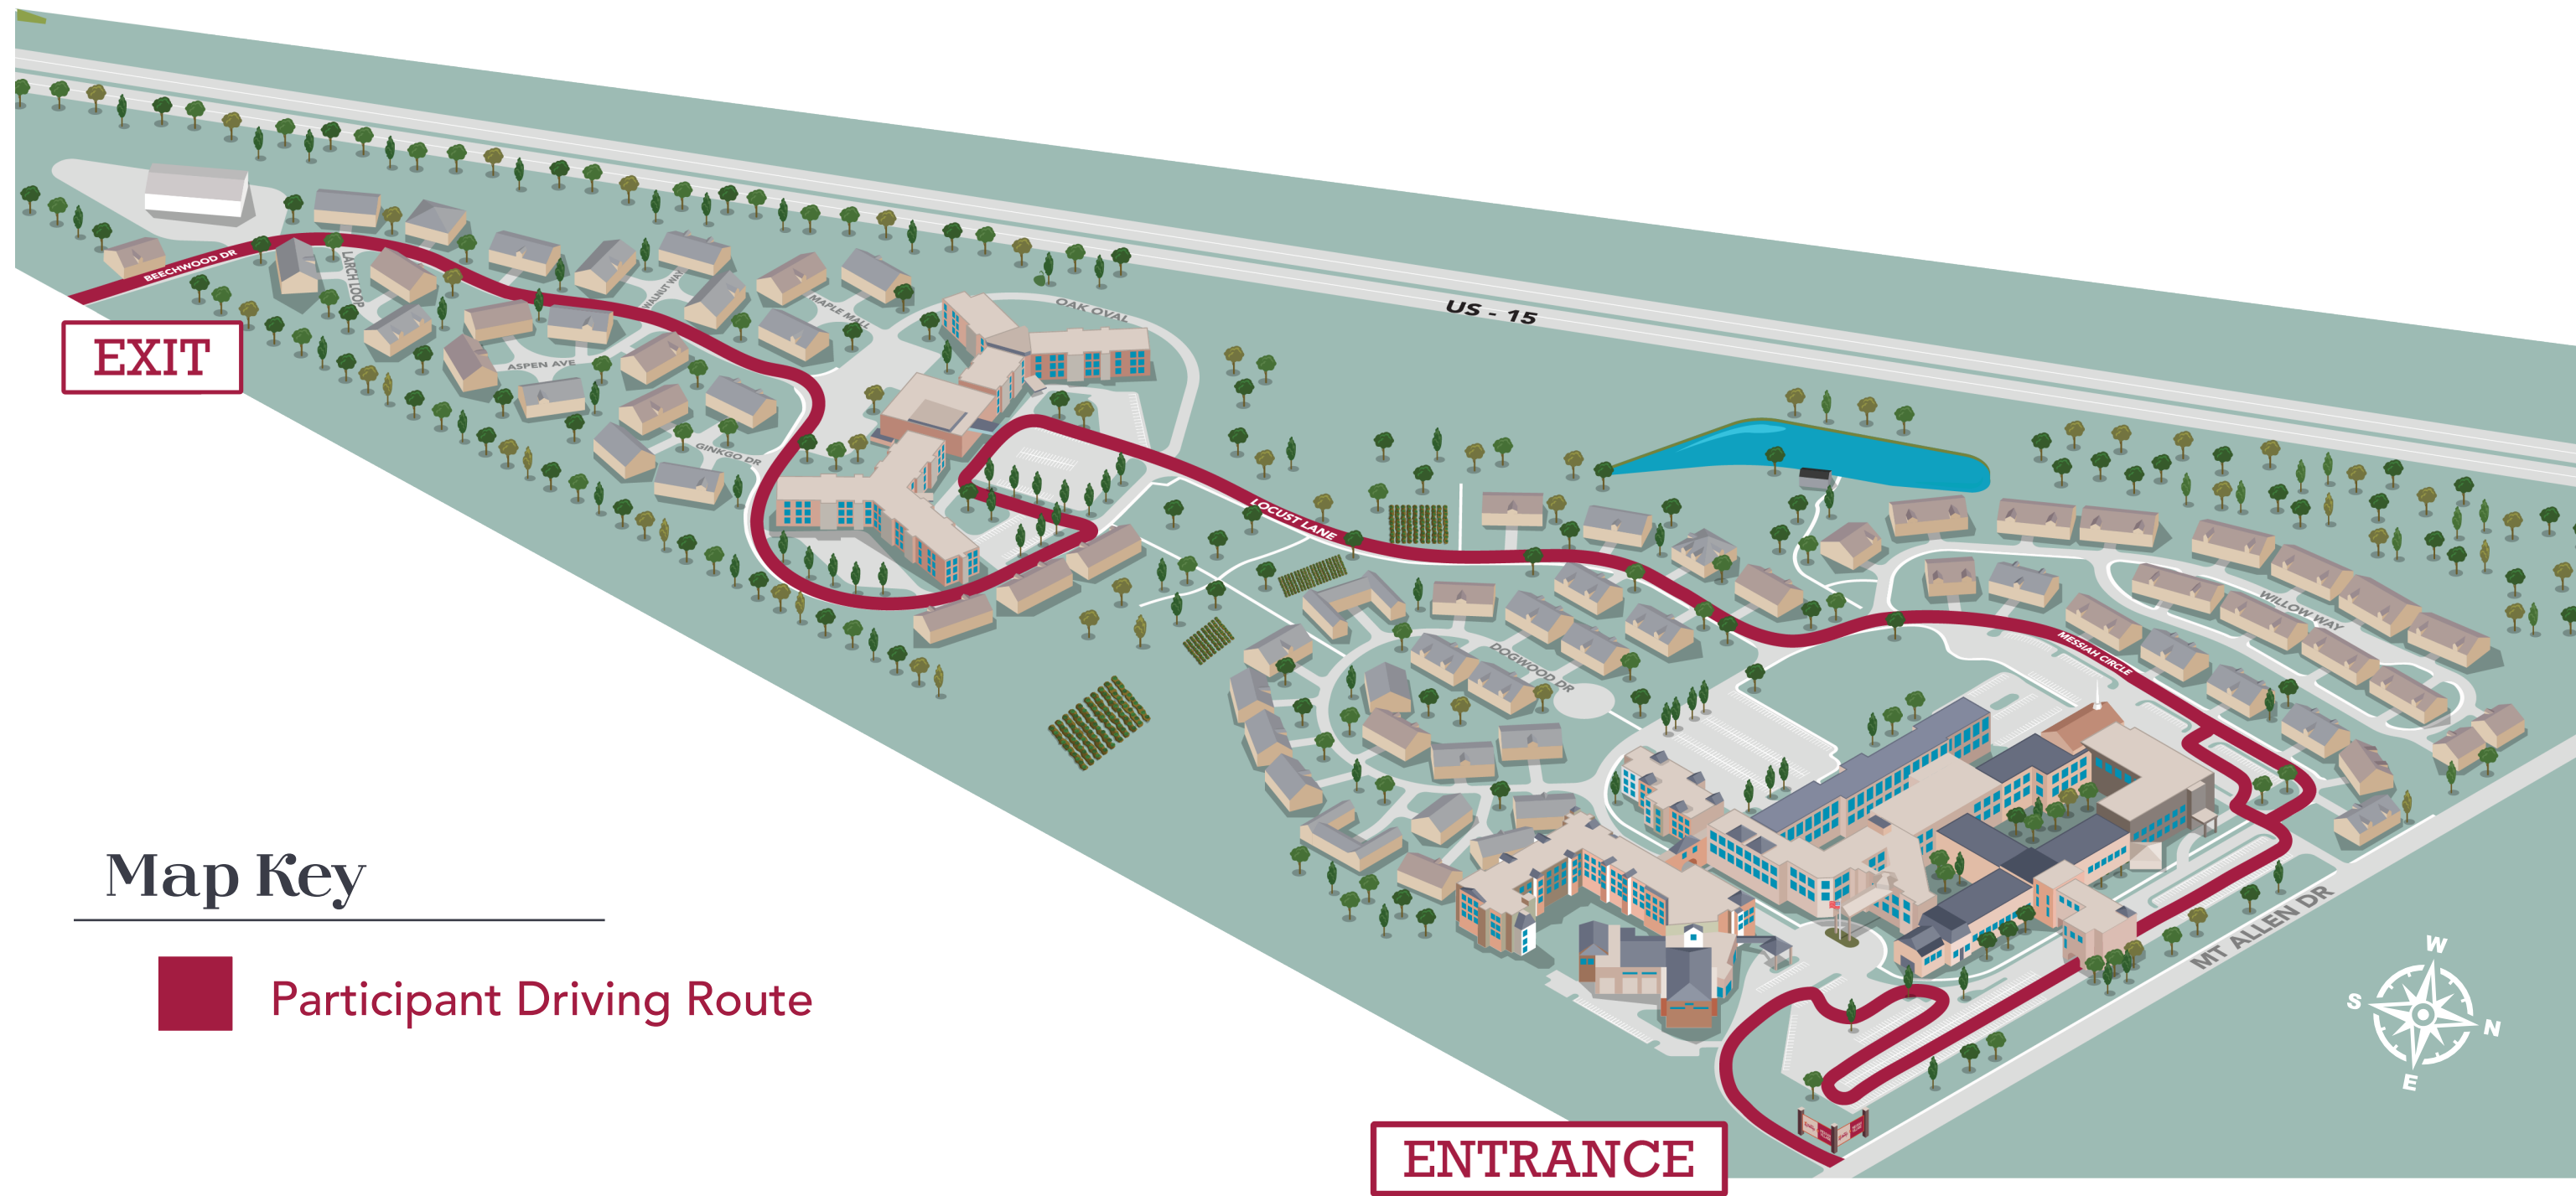

Messiah Lifeways[®] Holiday Drive-Through

December 18, 2024 | 6:00 - 8:00 pm

Map Key

 Participant Driving Route